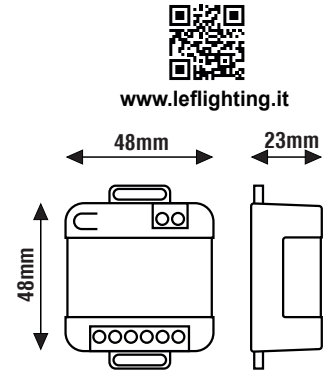

USER GUIDE

PUSH-CV

Dimming interface for voltage LED 12-24-48Vdc (CV)

General Characteristics

Plastic case
 Device not for independent mounting
 Electric class protection III
 Case of reduced size
 Protection degree IP20

MASTER SLAVE	EXT SYNCR0		
DIM POT 100KΩ	DIM 1-10V	DIM 0-10V	DIM PUSH NO VOLTAGE

CODICE CODE	Tensione di ingresso Input voltage (Vdc)	Tensione di uscita Output voltage (Vdc)	Corrente di uscita Output current (A)	Potenza di uscita Output power (W)			Comando Command	CC CV	Peso Weight (g)
				@12Vdc	@24Vdc	@48Vdc			
PUSH-CV	12-24-48	12-24-48	12	144	288	576	PUSH 0-10V 1-10V POT100KΩ	CV	35

Reference Standards

EN 55015
 EN 61347-1
 EN 61347-2-11
 EN 61547

Wiring diagrams

Technical Features

Input voltage range 12-24-48Vdc
 Output voltage range 12-24-48Vdc
 Brightness regulator for LED modules 12-24-48Vdc
Brightness adjustment through:
 - push-button ((PUSH no voltage)
 - 0-10V signal (active)
 - 1-10V signal (active)
 - 100Kohm potentiometer
 «LEVEL MEMORY» and «STATUS MEMORY» function
Calibration (via procedure with external button) of:
 - Minimum brightness level
 - Fade ON
 - Fade OFF
 - Output PWM frequency (390Hz, 1400Hz, 3000Hz)
 Possibility of syncro of more interfaces together
 Open circuit protection (OCP)
 Protection against overtemperature (OTP)
 Overvoltage protection (OVP)
 Protection against reversed polarity (RPP)
 Operating ambient temperature Ta -20°C ÷ +50°C