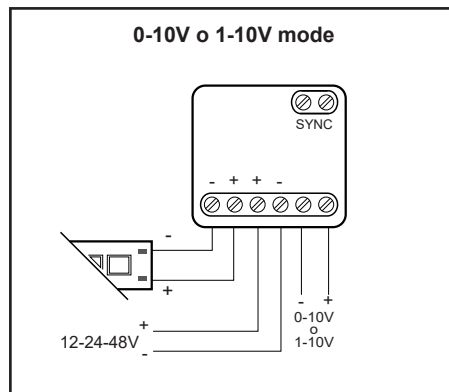

USER GUIDE

PUSH-CV

Dimming interface for voltage LED 12-24-48Vdc (CV)

General Characteristics

Plastic case
 Device not for independent mounting
 Electric class protection III
 Case of reduced size
 Protection degree IP20

MASTER SLAVE	EXT SYNCR0		
DIM POT 100KΩ	DIM 1-10V	DIM 0-10V	DIM PUSH NO VOLTAGE

CODICE CODE	Tensione di ingresso Input voltage (Vdc)	Tensione di uscita Output voltage (Vdc)	Corrente di uscita Output current (A)	Potenza di uscita Output power (W)			Comando Command	CC CV	Peso Weight (g)
				@12Vdc	@24Vdc	@48Vdc			
PUSH-CV	12-24-48	12-24-48	12	144	288	576	PUSH 0-10V 1-10V POT100KΩ	CV	35

Reference Standards

EN 55015
 EN 61347-1
 EN 61347-2-11
 EN 61547

Wiring diagrams

Technical Features

Input voltage range 12-24-48Vdc
 Output voltage range 12-24-48Vdc
 Brightness regulator for LED modules 12-24-48Vdc
Brightness adjustment through:
 - push-button ((PUSH no voltage)
 - 0-10V signal (active)
 - 1-10V signal (active)
 - 100Kohm potentiometer
 «LEVEL MEMORY» and «STATUS MEMORY» function
Calibration (via procedure with external button) of:
 - Minimum brightness level
 - Fade ON
 - Fade OFF
 - Output PWM frequency (390Hz, 1400Hz, 3000Hz)
 Possibility of syncro of more interfaces together
 Open circuit protection (OCP)
 Protection against overtemperature (OTP)
 Overvoltage protection (OVP)
 Protection against reversed polarity (RPP)
 Operating ambient temperature Ta -20°C ÷ +50°C