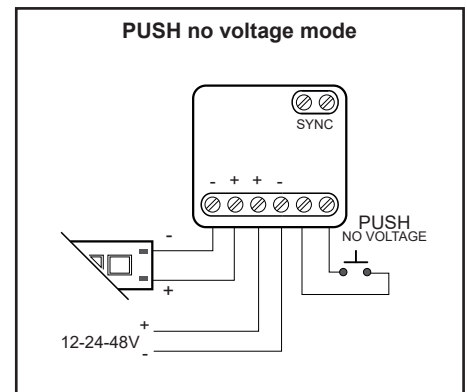

USER GUIDE

PUSH-CV

Dimming interface for voltage LED 12-24-48Vdc (CV)

General Characteristics

Plastic case
 Device not for independent mounting
 Electric class protection III
 Case of reduced size
 Protection degree IP20

MASTER SLAVE	EXT SYNCR0		
DIM POT 100KΩ	DIM 1-10V	DIM 0-10V	DIM PUSH NO VOLTAGE

CODICE CODE	Tensione di ingresso Input voltage (Vdc)	Tensione di uscita Output voltage (Vdc)	Corrente di uscita Output current (A)	Potenza di uscita Output power (W)			Comando Command	CC CV	Peso Weight (g)
				@12Vdc	@24Vdc	@48Vdc			
PUSH-CV	12-24-48	12-24-48	12	144	288	576	PUSH 0-10V 1-10V POT100KΩ	CV	35

Reference Standards

EN 55015
 EN 61347-1
 EN 61347-2-11
 EN 61547

Wiring diagrams

Technical Features

Input voltage range 12-24-48Vdc
 Output voltage range 12-24-48Vdc
 Brightness regulator for LED modules 12-24-48Vdc
Brightness adjustment through:
 - push-button ((PUSH no voltage)
 - 0-10V signal (active)
 - 1-10V signal (active)
 - 100Kohm potentiometer
 «LEVEL MEMORY» and «STATUS MEMORY» function
Calibration (via procedure with external button) of:
 - Minimum brightness level
 - Fade ON
 - Fade OFF
 - Output PWM frequency (390Hz, 1400Hz, 3000Hz)
 Possibility of syncro of more interfaces together
 Open circuit protection (OCP)
 Protection against overtemperature (OTP)
 Overvoltage protection (OVP)
 Protection against reversed polarity (RPP)
 Operating ambient temperature Ta -20°C ÷ +50°C