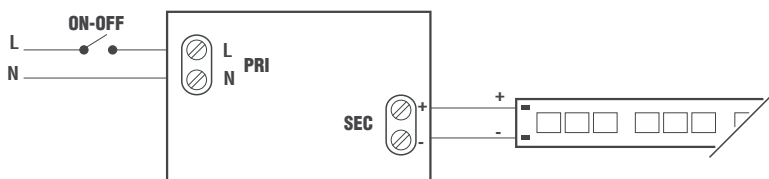

WIRING DIAGRAM

Reference standards

- EN 55015
- EN 61000-3-2
- EN 61000-3-3
- EN 61347-1
- EN 61347-2-13
- EN 61547
- EN 62493

MADE IN P.R.C.

PRODUCT TO BE DISPOSED DIFFERENTLY FROM URBAN WASTE
AEE identification nr.IT18040000010321

LEF LIGHTING S.R.L. | www.lef lighting.it

Via Rodolfo Morandi, 9/11 - 50019 Sesto Fiorentino (FI) - ITALY | Tel +39 055 421 77 27 - Fax +39 055 425 44 92