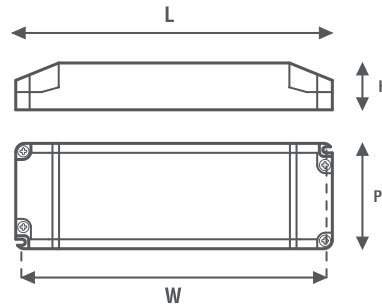

USER GUIDE

Code: LE7512, LE7524, LE10012, LE10024
LE15012, LE15024

General Characteristics

Plastic case
Driver for independent mounting
Electric class protection II
Protection degree IP20

Dimensioni Dimensions (mm)				
Codice Code	L	P	H	W
LE7512	184	62	32	176
LE7524				
LE10012				
LE10024				
LE15012	210	67	34	202
LE15024				