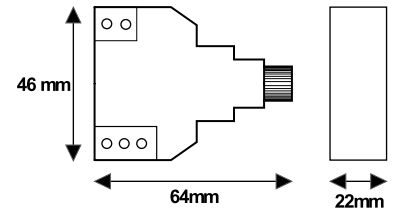

Reference standards

- EN 55015
- EN 61000-3-2
- EN 61000-3-3
- EN 61058-1
- EN 61058-1-2
- EN 61547