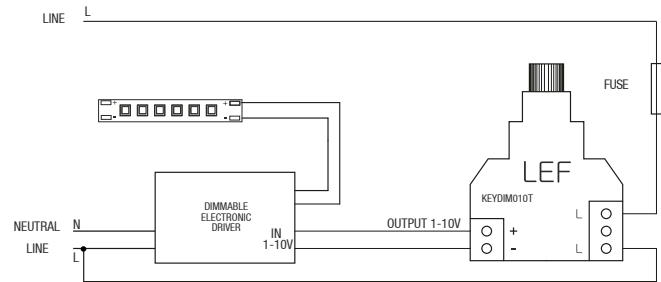

Technical Features

1-10V signal generator (passive)
Brightness adjustment through:
- Potentiometer (resistive)

Maximum signal power: 30mA

Maximum number of controllable power supplies: 10

Through the internal switch (max 1A@230Vac) can be switched off the electronic power supply connected.

Use an external relay to shut down many power supplies.

Operating ambient temperature T_a $-5^{\circ}\text{C} \div +40^{\circ}\text{C}$.

Reference standards

- EN 55015
- EN 61000-3-2
- EN 61000-3-3
- EN 61058-1
- EN 61058-1-2
- EN 61547

Connection without SWITCH function (without using the internal switch)

Connection with SWITCH function (using the internal switch)

N.B.: Insert a quick FUSE suitable for the load

Some electronic ballasts (turning at idle potentiometer knob) may not turn off.
You can **adjust the minimum level** by acting with a small screwdriver on a trimmer in the back of the product.

Minimum level adjustment (MIN LEVEL)

You can completely turn off the power supply using the relay (max 1A @ 230Vac) to interrupt the phase connected to the power supply (see diagram).

FOR THE CORRECT INSTALLATION OF THE PRODUCT IS NECESSARY TO USE KEYSTONE ADAPTERS.