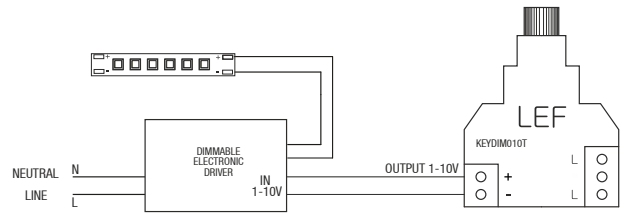

Technical Features

1-10V signal generator (passive)
Brightness adjustment through:
- Potentiometer (resistive)

Maximum signal power: 30mA

Maximum number of controllable power supplies: 10

Through the internal switch (max 1A@230Vac) can be switched off the electronic power supply connected.

Use an external relay to shut down many power supplies.

Operating ambient temperature T_a $-5^{\circ}\text{C} \div +40^{\circ}\text{C}$.

Reference standards

- EN 55015
- EN 61000-3-2
- EN 61000-3-3
- EN 61058-1
- EN 61058-1-2
- EN 61547

Connection without SWITCH function (without using the internal switch)

Connection with SWITCH function (using the internal switch)

N.B.: Insert a quick FUSE suitable for the load

Some electronic ballasts (turning at idle potentiometer knob) may not turn off.
You can **adjust the minimum level** by acting with a small screwdriver on a trimmer in the back of the product.

Minimum level adjustment (MIN LEVEL)

You can completely turn off the power supply using the relay (max 1A @ 230Vac) to interrupt the phase connected to the power supply (see diagram).

FOR THE CORRECT INSTALLATION OF THE PRODUCT IS NECESSARY TO USE KEYSTONE ADAPTERS.