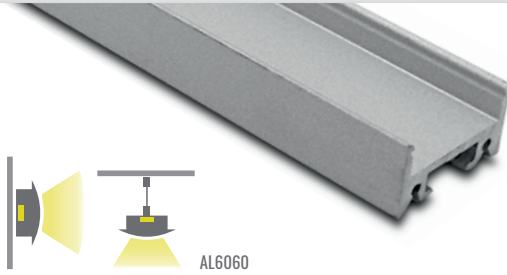

### PROFILO PROFILE AS01

Profilo in alluminio AL6060 estruso disponibile in varie finiture per installazione a parete e sospensione  
AL6060 Extruded aluminium profile available in various finishes for suspension and wall installation