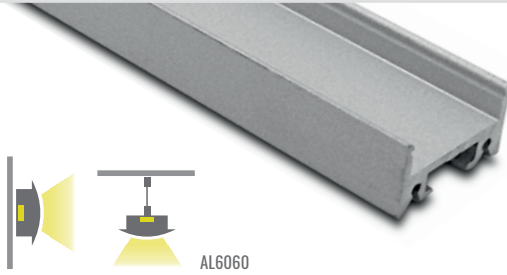

AS01

PROFILO PROFILE AS01

Profilo in alluminio AL6060 estruso disponibile in varie finiture per installazione a parete e sospensione
AL6060 Extruded aluminium profile available in various finishes for suspension and wall installation

Codice Code	Descrizione Description	Colore Color	Lunghezza Length (m)	Dimensioni Dimensions (mm)	Larghezza canale Channel width (mm)	Potenza dissipabile Dissipated power (W/m)
PFA-AS01-20A	Profilo in alluminio IN07 Aluminum profile IN07	ARGENTO/SILVER	2	2000x19.5x19.9	16.5	25
PFA-AS01-20B		BIANCO/WHITE				

OPALE
OPAL

COVER 02

Cover in policarbonato (BAYER Makrolon) di prima qualità per meglio resistere nel tempo e per mantenere inalterata la qualità della luce emessa

PC
BAYER

Polycarbonate cover (BAYER Makrolon) top quality to better withstand over time and for to maintain the quality of the light emitted

Codice Code	Descrizione Description	Colore Color	Lunghezza Length (m)	Dimensioni Dimensions (mm)
COP-OP02-20	Cover in policarbonato 02 Polycarbonate cover 02	OPALE/OPAL	2	2000x20x10

Cover in policarbonato
Polycarbonate cover

Profilo in alluminio
Aluminum profile