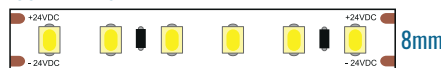

50mm - 120 LED/m